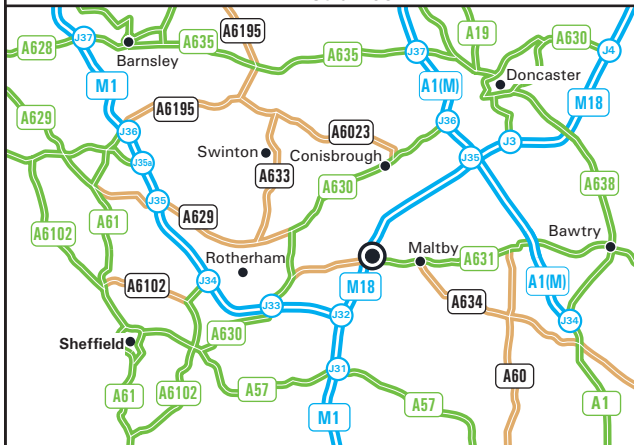

MET Rotherham
 Unit 1, Eden Close
 Hellaby Lane Industrial Estate
 Rotherham S66 8RW
 Tel: 01709 709525
 www.met-uk.com

- From M18**
- Leave the M18 at junction 1 (signed Rotherham, Maltby & A631).
 - Join the A631 (Bawtry Road) following signs for Maltby.
 - Pass a petrol station on the right and at the roundabout, take the first exit onto Denby Way (signed Hellaby Industrial Estate & Goods Vehicle Testing Centre).
 - Turn right onto Hellaby Lane.
 - Turn left onto Fretwell Road.
 - Turn right onto Eden Close and we are located on the left hand side (see inset).

- From M1**
- Leave the M1 at junction 32 (signed The NORTH, Doncaster, Hull & M18).
 - Follow directions above 'From M18'.

- By Train** 🚆
- Rotherham receives services from Sheffield, Doncaster, Lincoln, Worksop & Leeds.

- By Bus** 🚌
- Buses from Rotherham Town Centre stop on Bawtry Road (see inset for bus stop location)

© BUSINESS MAPS LTD - WWW.BUSINESSMAPS.COM