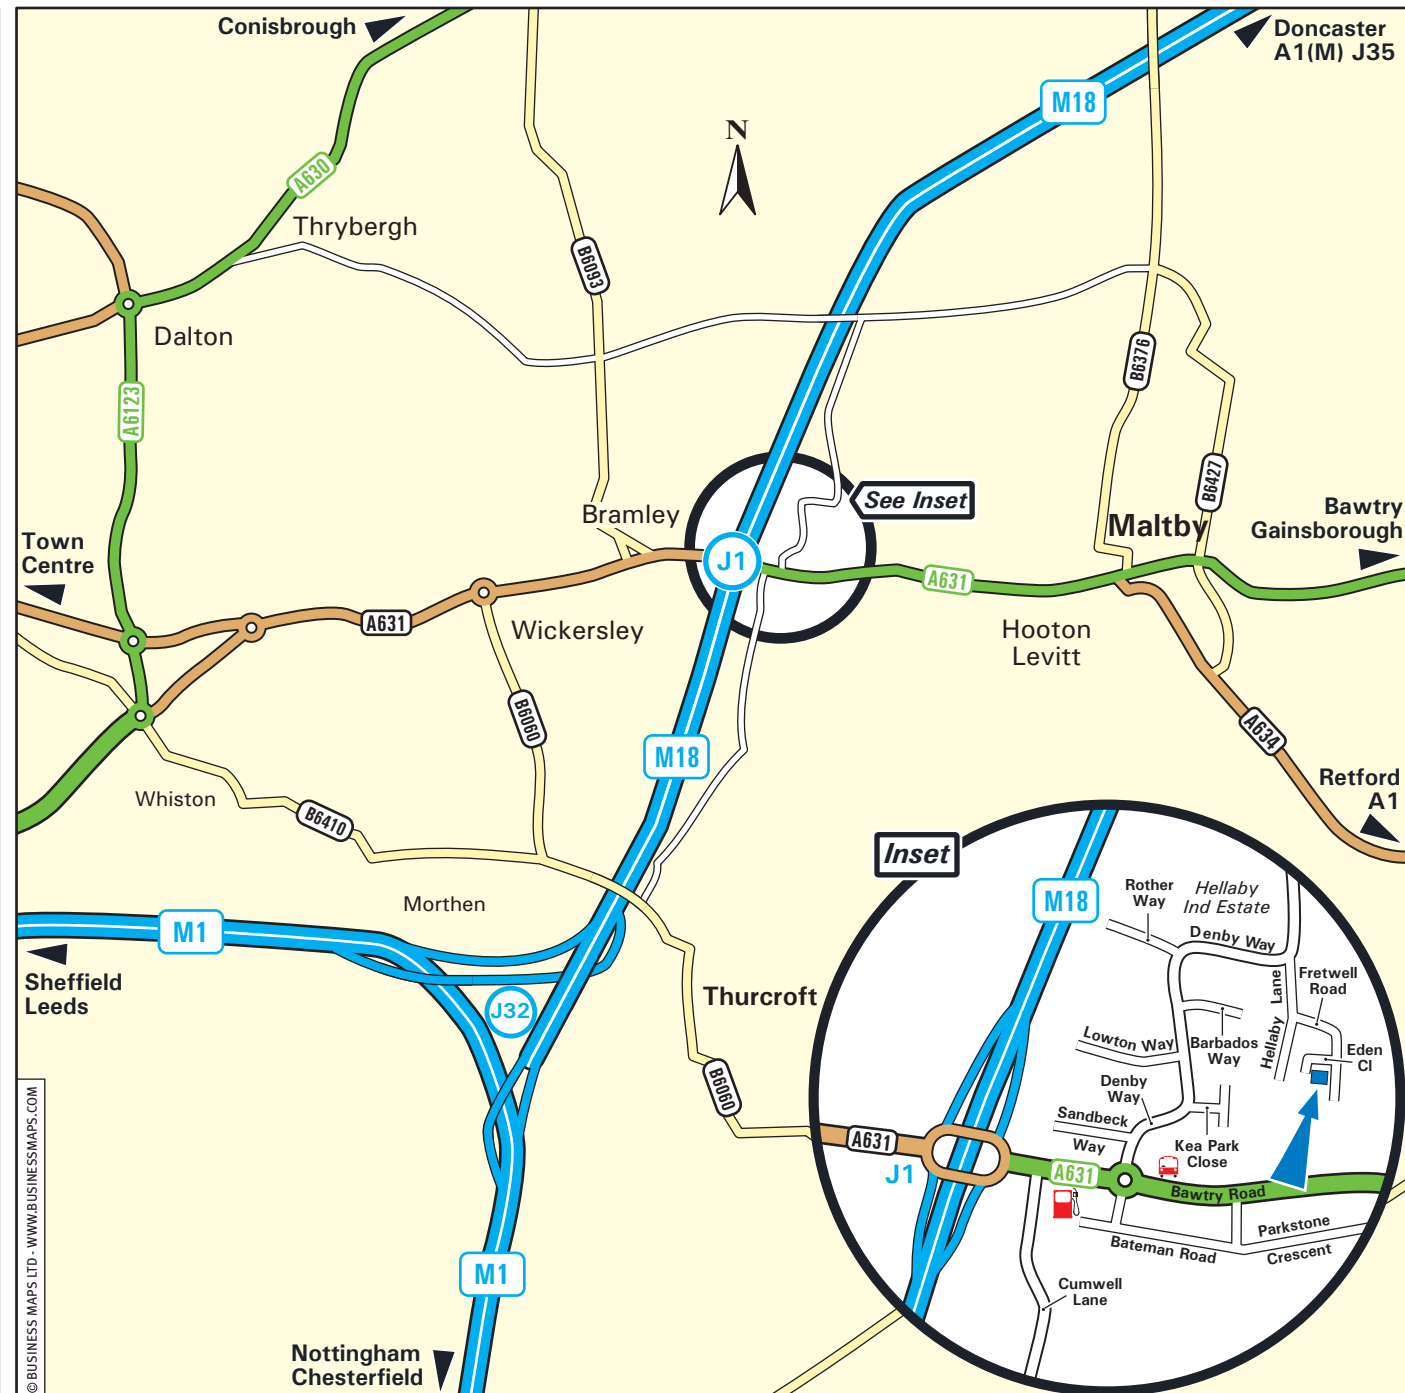

MET Rotherham
 Unit 1, Eden Close
 Hellaby Lane Industrial Estate
 Rotherham S66 8RW
 Tel: 01709 709525
 www.met-uk.com

- From M18**
- Leave the M18 at junction 1 (signed Rotherham, Maltby & A631).
 - Join the A631 (Bawtry Road) following signs for Maltby.
 - Pass a petrol station on the right and at the roundabout, take the first exit onto Denby Way (signed Hellaby Industrial Estate & Goods Vehicle Testing Centre).
 - Turn right onto Hellaby Lane.
 - Turn left onto Fretwell Road.
 - Turn right onto Eden Close and we are located on the left hand side (see inset).

- From M1**
- Leave the M1 at junction 32 (signed The NORTH, Doncaster, Hull & M18).
 - Follow directions above 'From M18'.

- By Train** 🚆
- Rotherham receives services from Sheffield, Doncaster, Lincoln, Worksop & Leeds.

- By Bus** 🚌
- Buses from Rotherham Town Centre stop on Bawtry Road (see inset for bus stop location)

© BUSINESS MAPS LTD - WWW.BUSINESSMAPS.COM